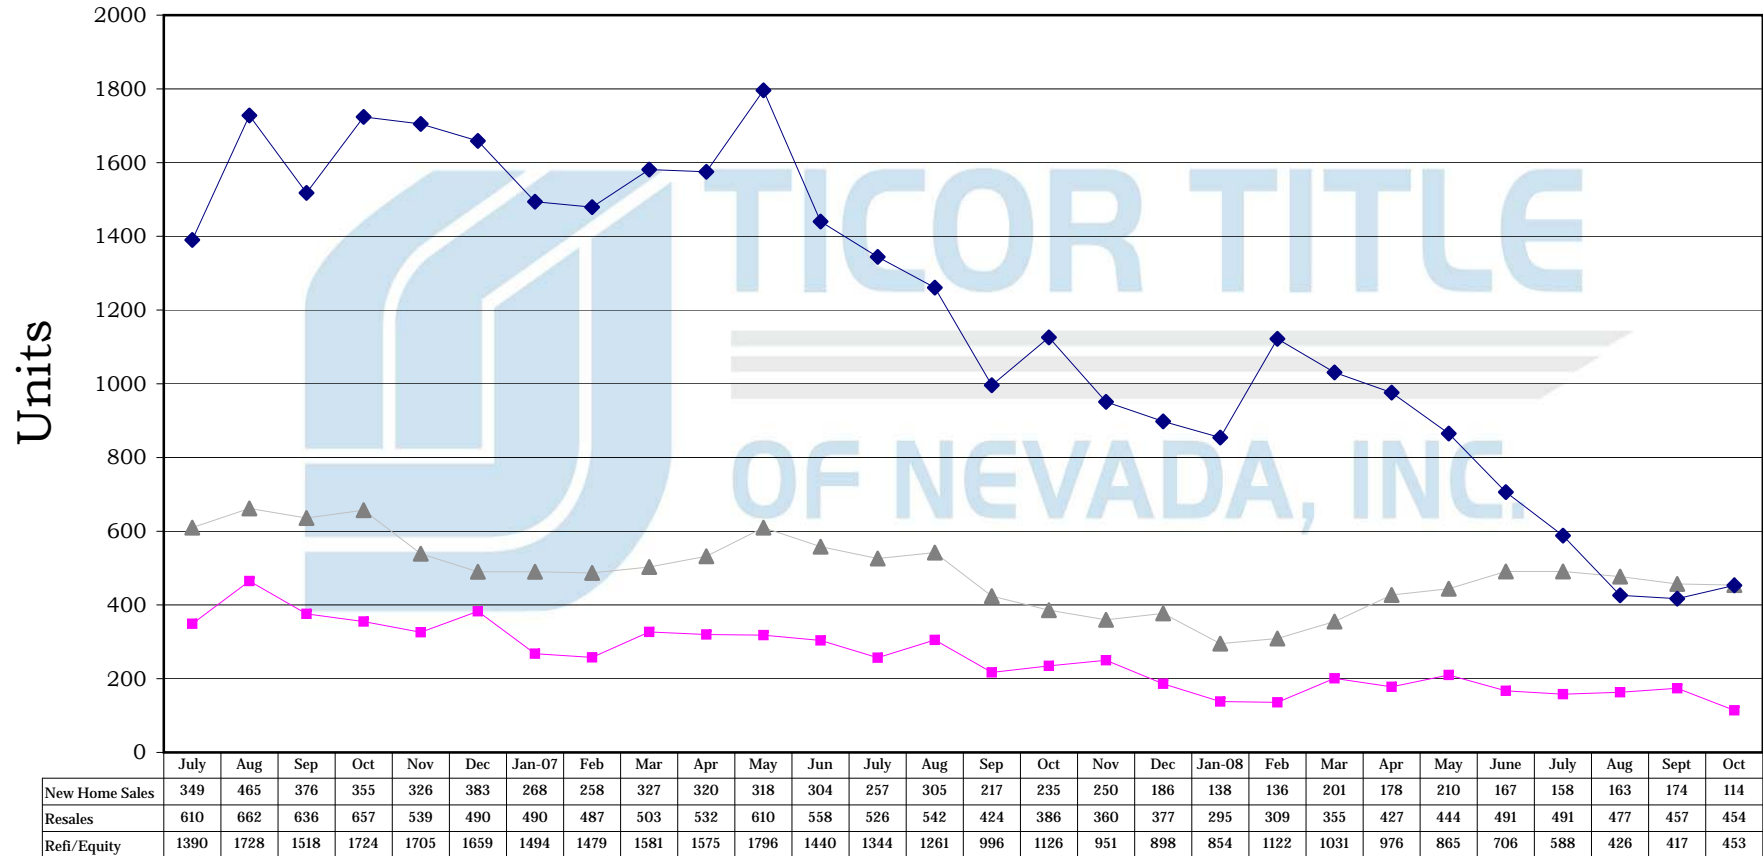

Washoe County Insured Recording Statistics July 2006 - October 2008 Resale/NewHome/Refinance Trend

*Ticor does not guarantee the accuracy of this data. This is for informational purposes only and is intended to view the general market trend in Washoe County.